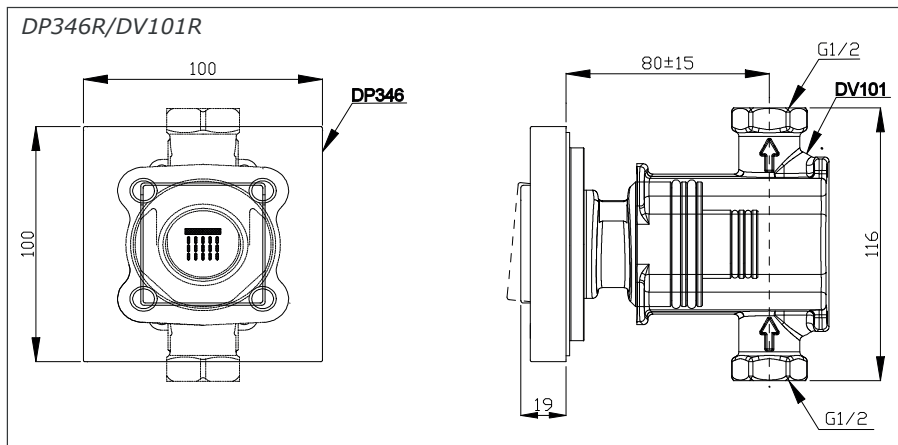

# TOTO | SHOWER FITTINGS

On/Off Valve

**DP346R/DV101R**

## Specifications

Finish : Nickel Chrome  
Size : 100W x 19D x 100H mm

## Parts Description

- **DP346R/DV101R**  
On/Off Valve

Please consult a TOTO representative for details